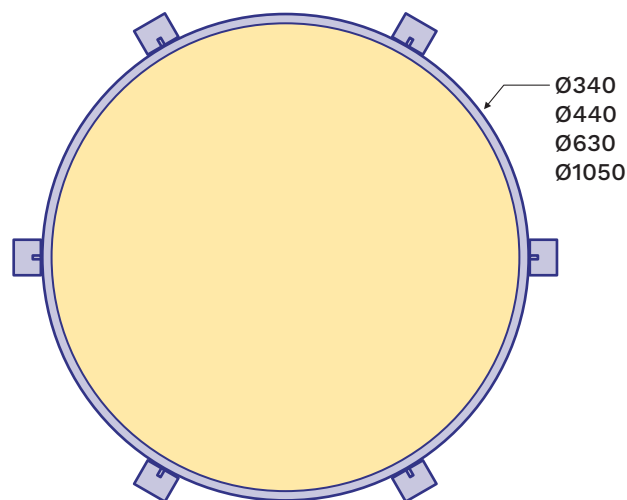

Dimensions