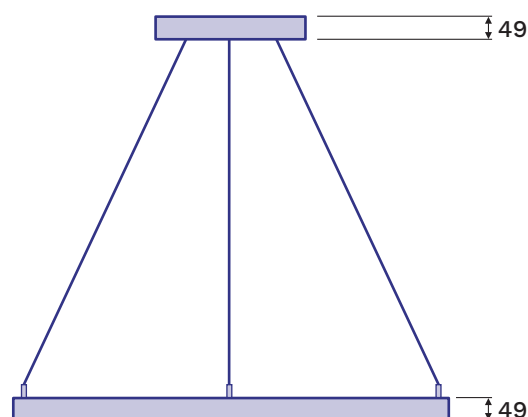

#### Dimensions

### Alpha Slim Suspended

This model offers a suspended slimline circular head in four different diameters with a matching circular ceiling rose. The fixture is available with either non-dim or DALI drivers, which reside within the rose. The suspension wires can be adjusted to provide precisely the required drop.

#### Specifications

Fixture diameter (mm)	Input power (W)	Luminous flux (lm)	Efficacy (lm/W)
355	34	4260	125.3
560	30	5280	176.0
560	48	7960	165.8
840	59	10640	180.3
840	99	16600	167.7
1120	108	19200	177.8
1120	173	29080	168.1