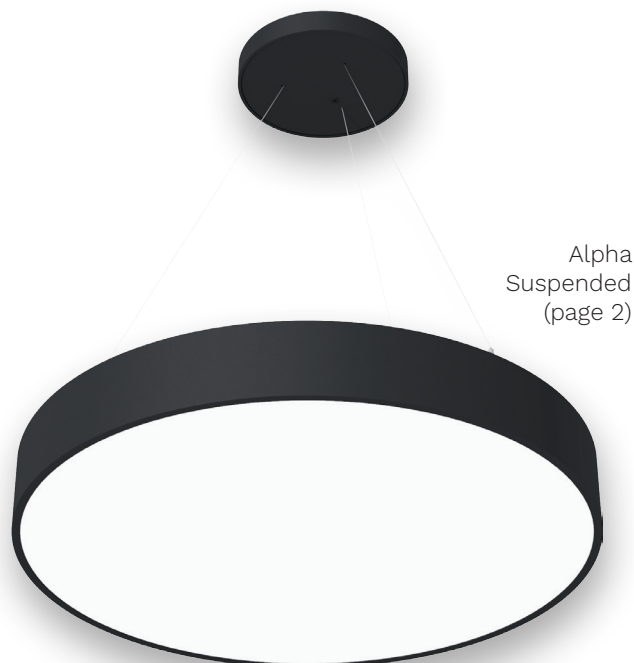

### Smart, sleek circular fixtures

A family of circular fixtures with minimalist styling and even illumination characteristics. Benefiting from custom LED boards, the Alpha range is available with suspended, surface and recessed mounting options.

### Alpha Suspended

This model offers a suspended circular head in four different diameters with a matching circular ceiling rose. The fixture is available with either non-dim or DALI drivers, which reside within the rose. The suspension wires can be adjusted to provide precisely the required drop.