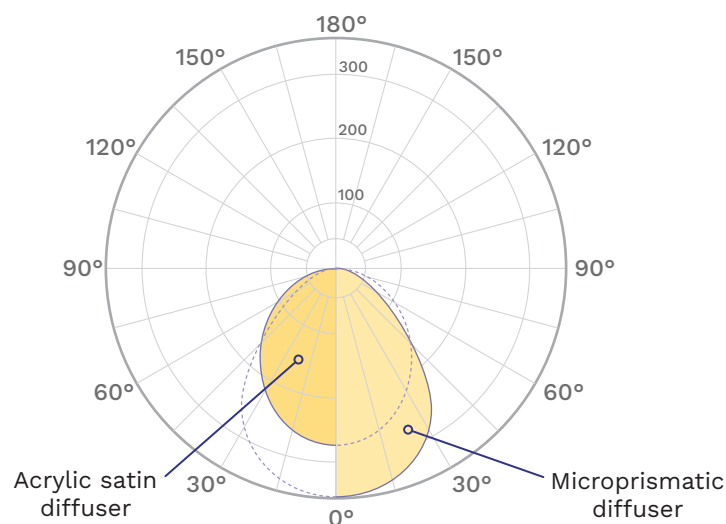

Polar chart (560mm, 48W, 4000K, DALI variant)