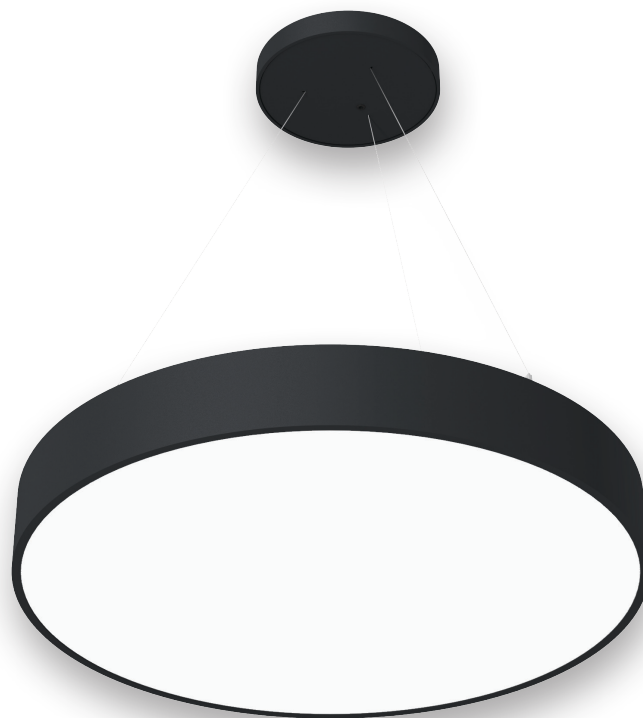

Alpha Suspended

This model offers a suspended circular head in four different diameters with a matching circular ceiling rose. The fixture is available with either non-dim or DALI drivers, which reside within the rose. The suspension wires can be adjusted to provide precisely the required drop.

Specifications

Fixture diameter (mm)	Input power (W)	Luminous flux (lm)	Efficacy (lm/W)
355	20	3006	150.3
400	20	2975	148.8
400	27	3762	139.3
590	40	5943	148.6
590	55	7833	142.4
960	128	18843	147.2

Colour temps.	3000K or 4000K
CRI (Ra)	80
SDCM	3-step MacAdam ellipse
UGR	<19
Lifetime	56,000 hours (L₇₀)
IP rating	IP20
Driver options	Non-dim or DALI
Emergency opts.	3-hour battery-back up; available with or without self test indicator or DALI integration
Warranty	5 years
Body finish	White, black or aluminium (other RAL colours on request)