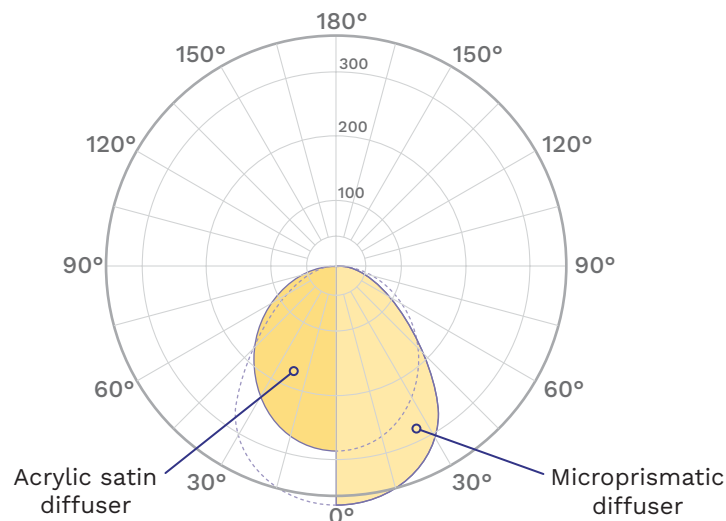

Polar chart (630mm, 40W, 4000K, DALI variant)