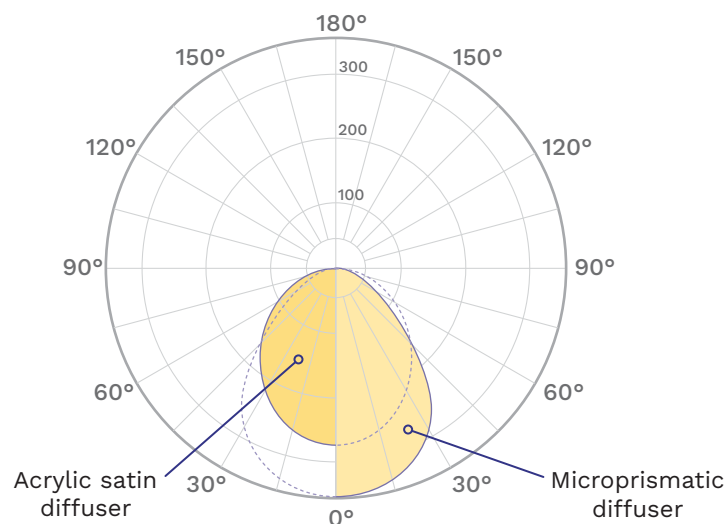

Polar chart (560mm, 48W, 4000K, DALI variant)