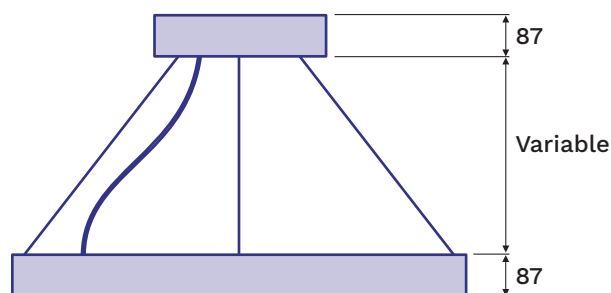

### Alpha Suspended

This model offers a suspended circular head in four different diameters with a matching circular ceiling rose. The fixture is available with either non-dim or DALI drivers, which reside within the rose. The suspension wires can be adjusted to provide precisely the required drop.

#### Specifications

Fixture diameter (mm)	Input power (W)	Luminous flux (lm)	Efficacy (lm/W)
355	20	3006	150.3
400	20	2975	148.8
400	27	3762	139.3
590	40	5943	148.6
590	55	7833	142.4
960	128	18843	147.2

#### Dimensions