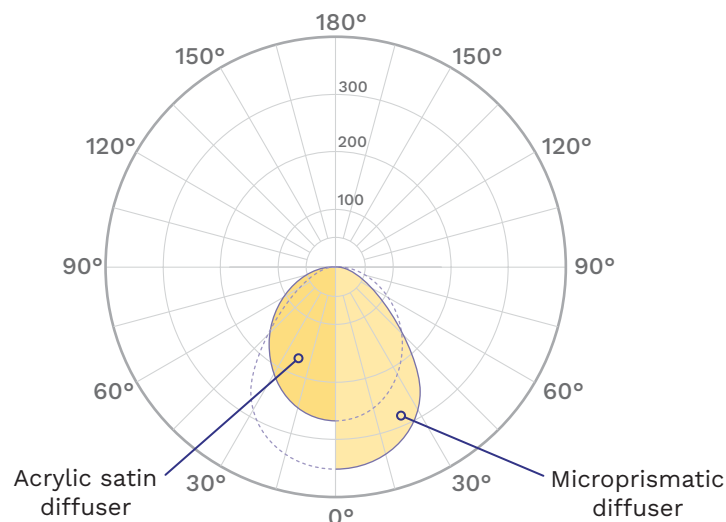

Polar chart (590mm, 40W, 4000K, DALI variant)